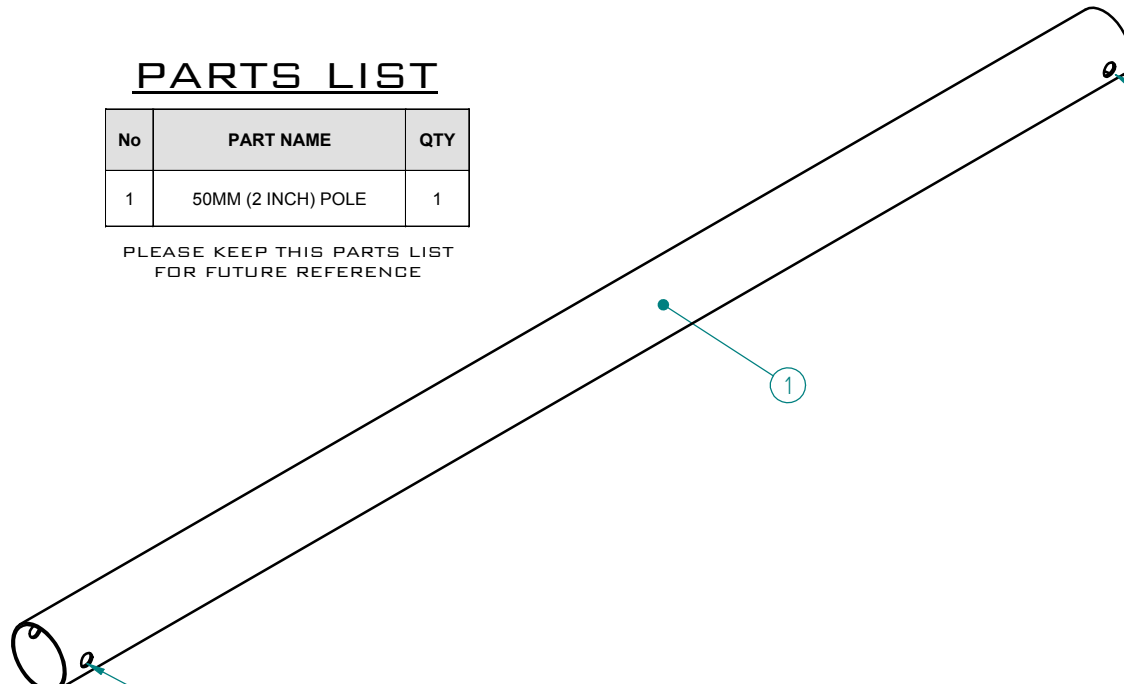

BT7850-15

50MM (2 INCH) POLE LENGTH = 1.5 METER

PARTS LIST

No	PART NAME	QTY
1	50MM (2 INCH) POLE	1

PLEASE KEEP THIS PARTS LIST FOR FUTURE REFERENCE

SAFETY BOLT HOLE LOCATION

Attention!
 A safety bolt hole is provided at each end of the pole. If poles are cut to length during installation then these holes must be re-drilled as shown. Safety bolts are included with all 50mm 'System 2' products and MUST be set in place before any AV equipment is fitted.

ALSO AVAILABLE

BT7823
INTERNAL POLE JOINER

BT7824
EXTERNAL POLE JOINER

COPYRIGHT 2006

B-TECH INTERNATIONAL LIMITED, CROYDON, CR0 9UG, UK

www.b-tech-int.com