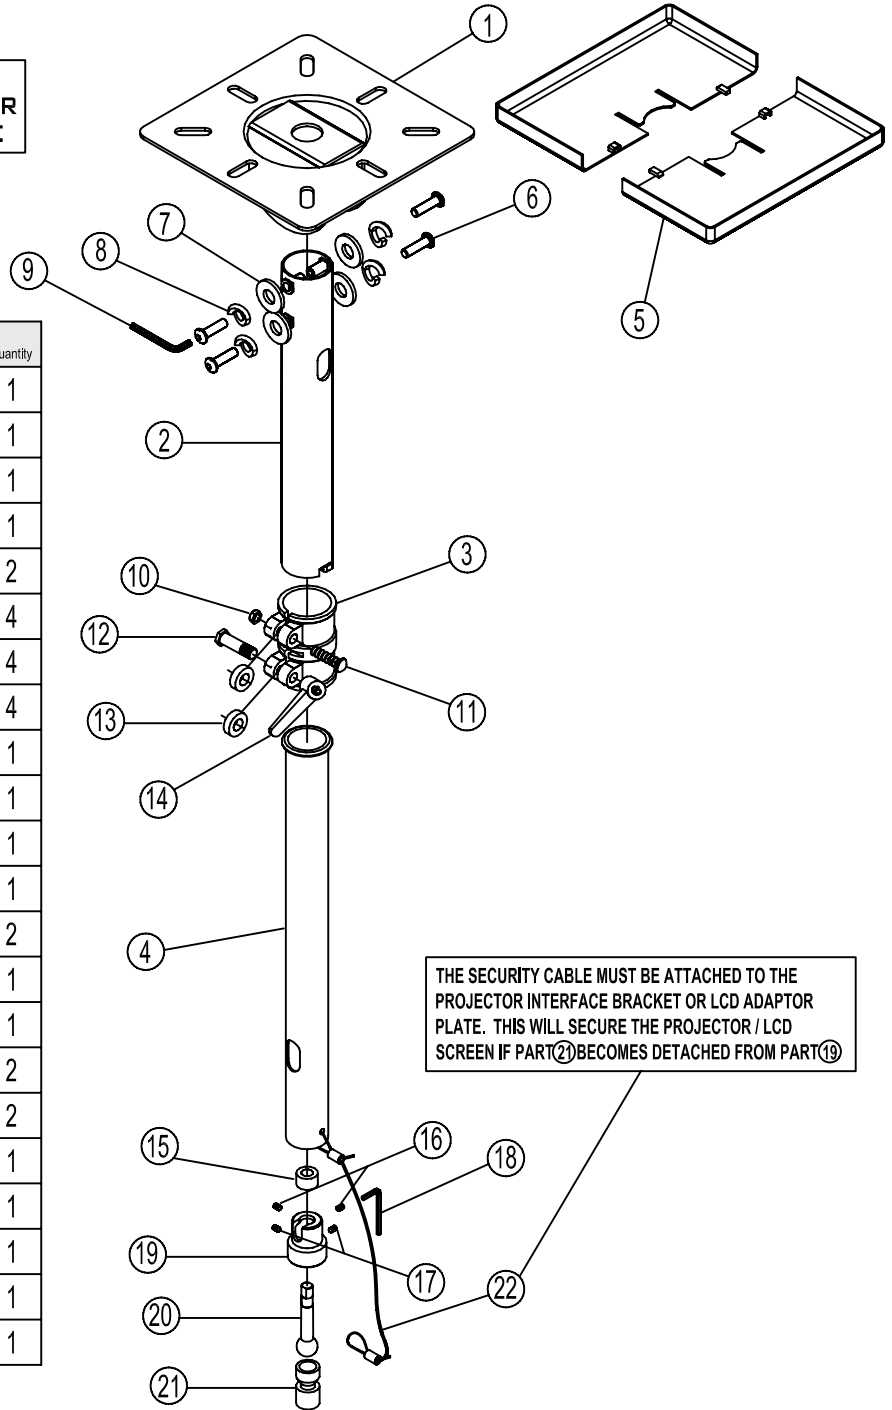

PROJECTOR CEILING MOUNT

PARTS LIST

V1207MKIII ORBX

BT 880M

THIS PACK CONTAINS 1 PROJECTOR CEILING MOUNT.
PLEASE KEEP THIS PARTS LIST FOR FUTURE REFERENCE

BT880M IS DESIGNED FOR USE WITH A B-TECH PROJECTOR INTERFACE BRACKET OR BT7588 VESA LCD SCREEN ADAPTOR PLATE

Adjustable Ceiling Drop : **500mm - 750mm**

Suitable for **horizontal** or **angled** ceilings

Part Number	Part Name	Quantity
1	CEILING PLATE	1
2	OUTER TUBE	1
3	CENTRE CLAMP + ADJUSTER	1
4	INNER TUBE	1
5	COVER PLATE	2
6	M8 x 20mm SCREW	4
7	Ø19mm T1.6mm WASHER	4
8	M8 SPRING WASHER	4
9	M5 ALLEN KEY	1
10	M8 NUT	1
11	M8 x 25mm SCREW	1
12	M8 x 32mm SCREW	1
13	PLASTIC SPACER	2
14	ADJUSTMENT LEVER	1
15	VERTICAL SUPPORT	1
16	M6 x 6mm BRAKE SCREW	2
17	M6 x 10mm BRAKE SCREW	2
18	ALLEN KEY	1
19	BALL JOINT	1
20	BALL SCREW WITH M8 THREADED END	1
21	ADAPTOR	1
22	SECURITY CABLE	1

For more information on B-Tech Audio Video Mounts please visit: www.btechavmounts.com

EUROPE
B-TECH INTERNATIONAL LTD
Daventry - Northamptonshire - NN11 4NR - UK
Tel: 44 (0) 1327 300 787
Fax: 44 (0) 1327 706 562
info@b-tech-int.com

EUROPE
B-TECH PRO-AV BVBA
Brixtonlaan 32, Zaventem 1930, Brussels, Belgium
Tel: 32 (0)2 720 92 71
Fax: 32 (0)2 725 42 15
info@btechproav.com

NORTH AMERICA
B-TECH AUDIO VIDEO MOUNTS
Sparks, NV, 89431, USA
Tel: 1 800 975 5812
Fax: 1 800 592 2876
info@btechavmounts.com

ASIA PACIFIC
B-TECH AV MOUNTS PTE LTD
North Point, Hong Kong
Tel: (852) 25567337
Fax: (852) 25567321
info@b-tech-int.com.hk