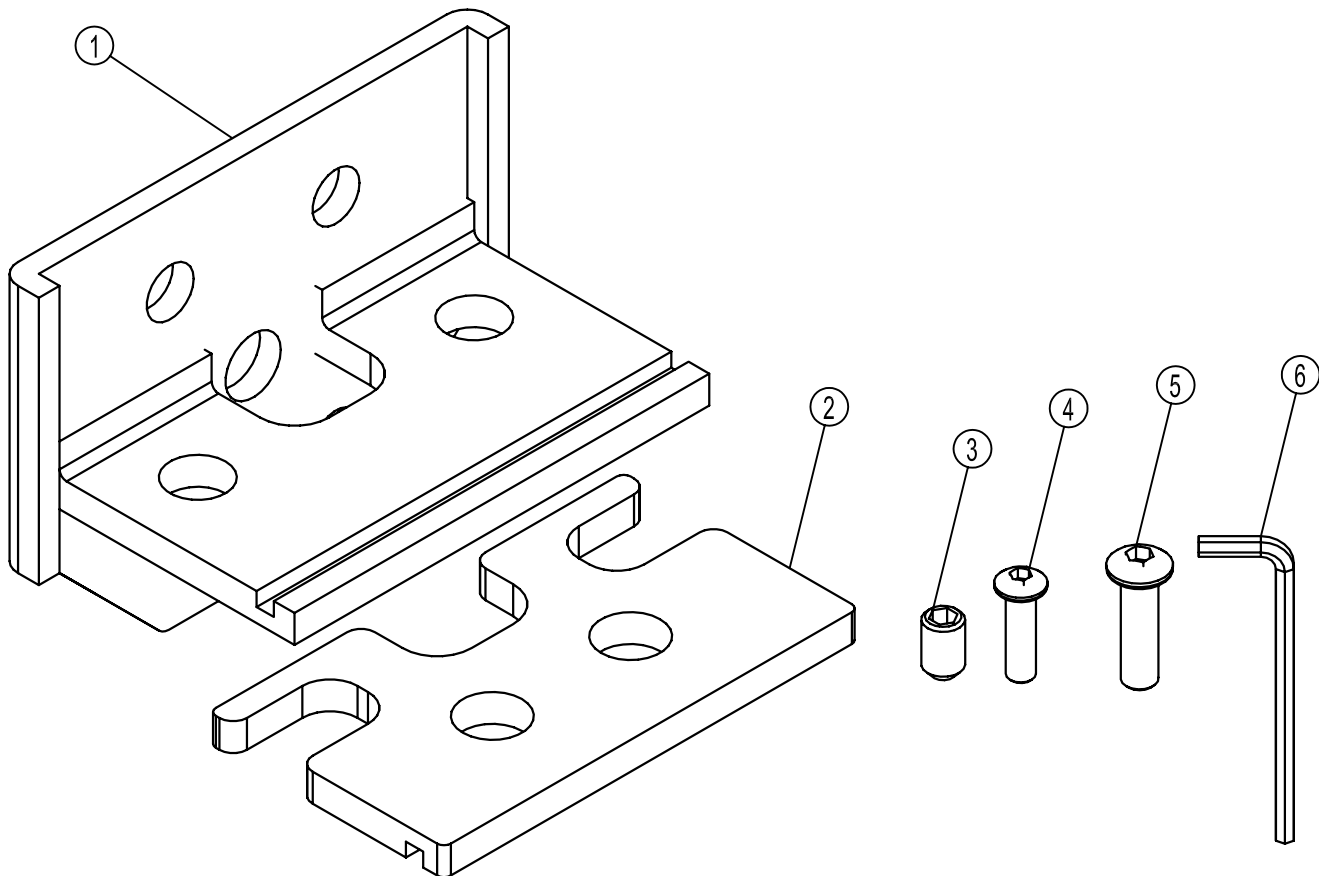

EXHIBITION INTERFACE BRACKET -HORIZONTAL-

PARTS LIST

V0706

BTX 24H

THIS PACK CONTAINS 1 INTERFACE BRACKET.
PLEASE KEEP THIS PARTS LIST FOR FUTURE REFERENCE

PART NUMBER	PART NAME	QUANTITY
1	INTERFACE PLATE	1
2	MOUNTING PLATE	1
3	M10 x 10mm BRAKE SCREW	2
4	M8 x 10mm ALLEN SCREW	4
5	M8 x 15mm ALLEN SCREW	2
6	M5 ALLEN KEY	1